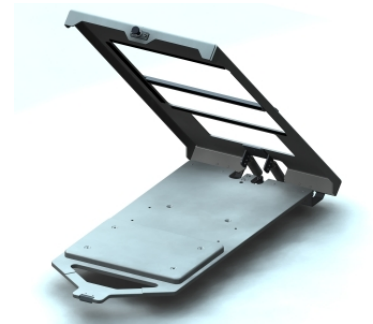

Part #	Dimensions (mm)	Dimensions (inch)	List Price $	Availability
33-PALT-0008 (V-3)	330mm x 270mm 190mm x 270mm	13.00" x 10.63" 7.48" x 10.63"	$1,700	2 weeks

Grand Pallet Upgrade Kit

- Grand Pallet Upgrade Kit for 931 models
- Includes 2 grand pallets and accessories
- Features the largest printing area in the marketplace