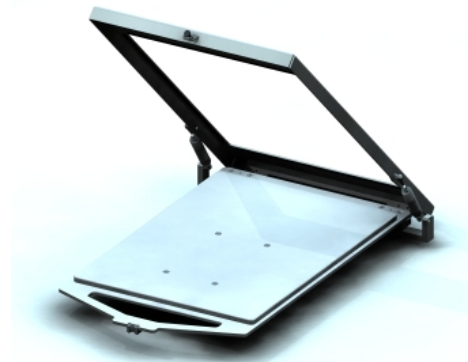

New | Dual-Sleeve Pallet

- Magnetic dual-sleeve pallet for 931 models
- Capable of printing on both sleeves at once
- Features 2 optional printing areas for both long and short sleeves

Part #	Dimensions (mm)	Dimensions (inch)	List Price \$	Availability
33-PALT-0012	130mm x 110mm 400mm x 110mm	5.12" x 4.33" 15.75" x 4.33"	\$1,650	2 weeks

Upgrade | Children Pallet

- Children pallet for 931 & 932 models
- Features 2 optional printing areas for different media sizes

Part #	Dimensions (mm)	Dimensions (inch)	List Price \$	Availability
33-PALT-0008 (V-3)	330mm x 270mm 190mm x 270mm	13.00" x 10.63" 7.48" x 10.63"	\$1,700	2 weeks

Grand Pallet Upgrade Kit

- Grand Pallet Upgrade Kit for 931 models
- Includes 2 grand pallets and accessories
- Features the largest printing area in the marketplace

Part #	Dimensions (mm)	Dimensions (inch)	List Price \$	Availability
23-UPGR-0003	700mm x 500mm	27.56" x 19.68"	\$15,000	6 weeks