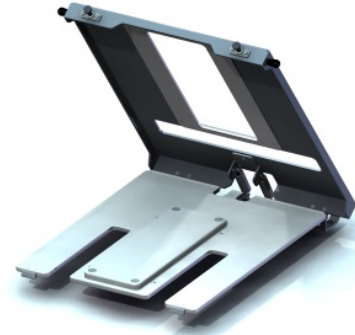

Kornit Pallets

New | Single-Sleeve Pallet

- Single-sleeve pallet for 932 models
- Capable of printing on one sleeve at a time
- Features 3 optional printing areas for different sleeve sizes

Part #	Dimensions (mm)	Dimensions (inch)	List Price \$	Availability
33-PALT-0001 (V-2)	75mm x 95mm 102mm x 114mm 340mm x 120mm	2.95" x 3.74" 4.00" x 4.49" 13.38" x 4.72"	\$1,650	2 weeks

New | Dual-Sleeve Pallet

- Magnetic dual-sleeve pallet for 931 models
- Capable of printing on both sleeves at once
- Features 2 optional printing areas for both long and short sleeves

Part #	Dimensions (mm)	Dimensions (inch)	List Price \$	Availability
33-PALT-0012	130mm x 110mm 400mm x 110mm	5.12" x 4.33" 15.75" x 4.33"	\$1,650	2 weeks

New | Hat Pallet

- Hat pallet for 931 models
- Features one optional printing area on the front

Part #	Dimensions (mm)	Dimensions (inch)	List Price \$	Availability
--------	-----------------	-------------------	---------------	--------------