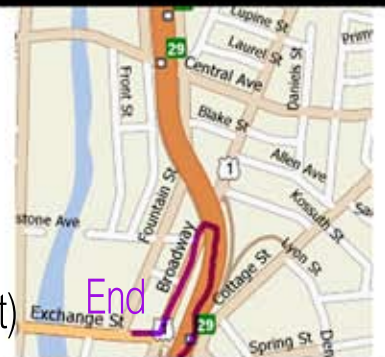

MIRROR IMAGE PRESENTS

ANOTHER BUCKET PARTY

Party starts right after the ISS show and goes till 9:30
By Invitation Only - This Flyer admits two.

On Friday July 10th Hirsch International invites you to an open-house, (optional) factory tour, and of course our annual Party on the Deck! Come enjoy with us the delicious food from Chef Brett Novick, the tasty breads from Iggy's Bakery and the unique musical stylings of Flutter Effect!

Start at the Rhode Island Convention Center (1 Sabin st)

- Head Southwest on Sabin St/US-1 N (Past the RICC towards Dunkin Donuts Center)
- Turn Right at Atwells Ave (at the Hilton)
- Turn Right to merge onto I-95 N
- Take exit 29 for Broadway/US-1
- Turn right at Exchange St (first right at the light)